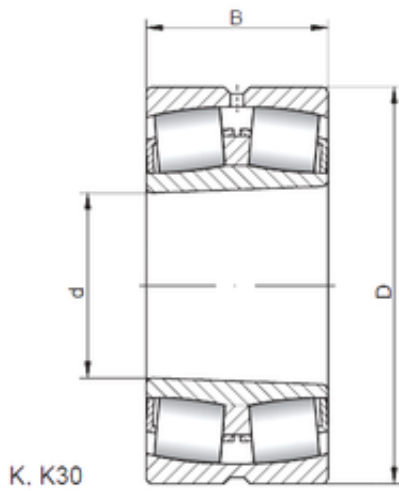

## ISO 23076 KW33 spherical roller bearings

Bearing No. 23076 KW33

Size	380x560x135 mm
Bore Diameter	380 mm
Outer Diameter	560 mm
Width	135 mm
d	380 mm
D	560 mm
B	135 mm
C	135 mm

23076 KW33 Bearing 2D drawings and 3D CAD models