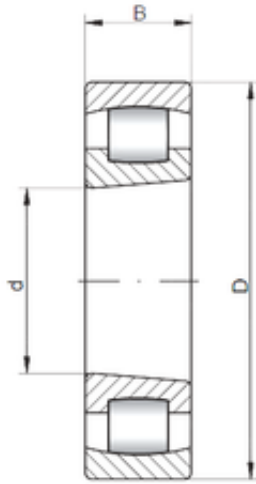

CAR Bearing manufacturing Co.,Ltd

ISO 20226 K spherical roller bearings

Bearing No. 20226 K

Size	130x230x40 mm
Bore Diameter	130 mm
Outer Diameter	230 mm
Width	40 mm
d	130 mm
D	230 mm
B	40 mm
C	40 mm

20226 K Bearing 2D drawings and 3D CAD models