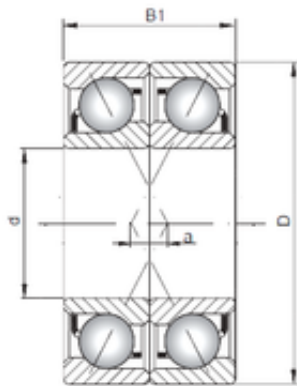

## ISO 7413 ADF angular contact ball bearings

Bearing No. 7413 ADF

Size	65x160x74 mm
Bore Diameter	65 mm
Outer Diameter	160 mm
Width	74 mm
d	65 mm
D	160 mm
B1	74 mm
Angle ( )	25 °
a	28,9 mm

7413 ADF Bearing 2D drawings and 3D CAD models