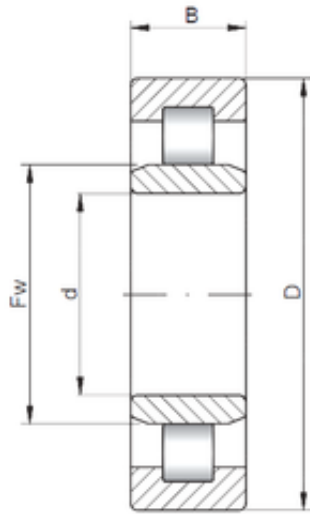

## ISO NU1992 cylindrical roller bearings

Bearing No. NU1992

Size	460x620x74 mm
Bore Diameter	460 mm
Outer Diameter	620 mm
Width	74 mm
d	460 mm
D	620 mm
B	74 mm
C	74 mm

NU1992 Bearing 2D drawings and 3D CAD models