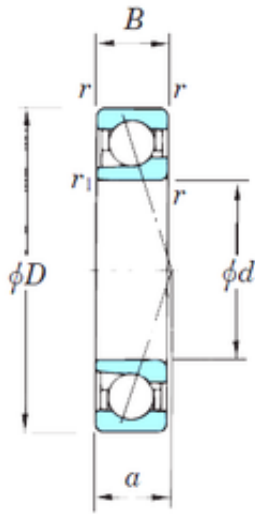

CAR Bearing manufacturing Co.,Ltd

KOYO 7238CPA angular contact ball bearings

Bearing No. 7238CPA

Size	190x340x55 mm
Bore Diameter	190 mm
Outer Diameter	340 mm
Width	55 mm
d	190 mm
D	340 mm
B	55 mm
C	55 mm
Angle (°)	15 °
a	63 mm
r min.	4 mm
r1 min.	1,5 mm
Weight	18,8 Kg
Basic dynamic load rating (C)	331 kN
Basic static load rating (C0)	424 kN
(Grease) Lubrication Speed	3 000 r/min
(Oil) Lubrication Speed	4 700 r/min

7238CPA Bearing 2D drawings and 3D CAD models