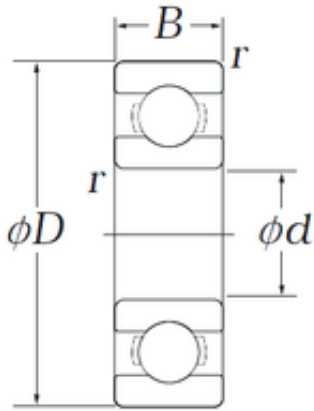

CAR Bearing manufacturing Co.,Ltd

KOYO OB72 deep groove ball bearings

Bearing No. OB72

Size	2.38x7.938x2.779 mm
Bore Diameter	2,38 mm
Outer Diameter	7,938 mm
Width	2,779 mm
d	2,38 mm
D	7,938 mm
B	2,779 mm
C	2,779 mm
r min.	0,127 mm
Weight	0,0006 Kg
Basic dynamic load rating (C)	0,55 kN
Basic static load rating (C0)	0,17 kN
(Grease) Lubrication Speed	64000 r/min

OB72 Bearing 2D drawings and 3D CAD models