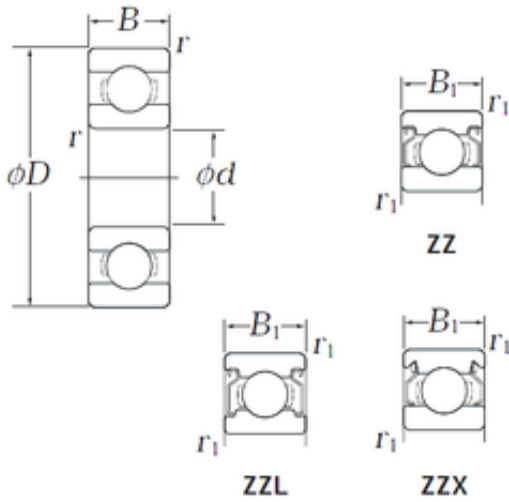

CAR Bearing manufacturing Co.,Ltd

KOYO WOB69 ZZX deep groove ball bearings

Bearing No. WOB69 ZZX

Size	1.984x6.35x3.571 mm
Bore Diameter	1,984 mm
Outer Diameter	6,35 mm
Width	3,571 mm
d	1,984 mm
D	6,35 mm
B	3,571 mm
C	3,571 mm
r min.	0,08 mm
r1 min.	0,08 mm
Weight	0,0003 Kg
Basic dynamic load rating (C)	0,33 kN
Basic static load rating (C0)	0,1 kN

WOB69 ZZX Bearing 2D drawings and 3D CAD models