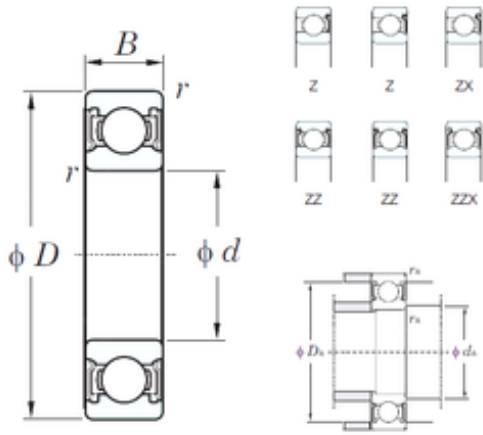

## KOYO 6907Z deep groove ball bearings

Bearing No. 6907Z

Size	35x55x10 mm
Bore Diameter	35 mm
Outer Diameter	55 mm
Width	10 mm
d	35 mm
D	55 mm
B	10 mm
C	10 mm
r min.	0,6 mm
da min.	39 mm
da max	40 mm
Da max.	51 mm
ra max.	0,6 mm
Weight	0,073 Kg
Basic dynamic load rating (C)	10,9 kN
Basic static load rating (C0)	7,75 kN
(Grease) Lubrication Speed	12000 r/min
(Oil) Lubrication Speed	14000 r/min

6907Z Bearing 2D drawings and 3D CAD models