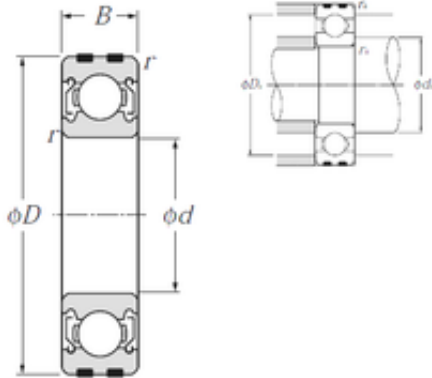

## NTN EC-6205ZZ deep groove ball bearings

Bearing No. EC-6205ZZ

|                               |              |
|-------------------------------|--------------|
| Size                          | 25x52x15 mm  |
| Bore Diameter                 | 25 mm        |
| Outer Diameter                | 52 mm        |
| Width                         | 15 mm        |
| d                             | 25 mm        |
| D                             | 52 mm        |
| B                             | 15 mm        |
| C                             | 15 mm        |
| r min.                        | 1 mm         |
| da min.                       | 30 mm        |
| da max                        | 32 mm        |
| Da max.                       | 47 mm        |
| ra max.                       | 1 mm         |
| Weight                        | 0,122 Kg     |
| Basic dynamic load rating (C) | 14 kN        |
| Basic static load rating (C0) | 7,85 kN      |
| (Grease) Lubrication Speed    | 13 000 r/min |

EC-6205ZZ Bearing 2D drawings and 3D CAD models