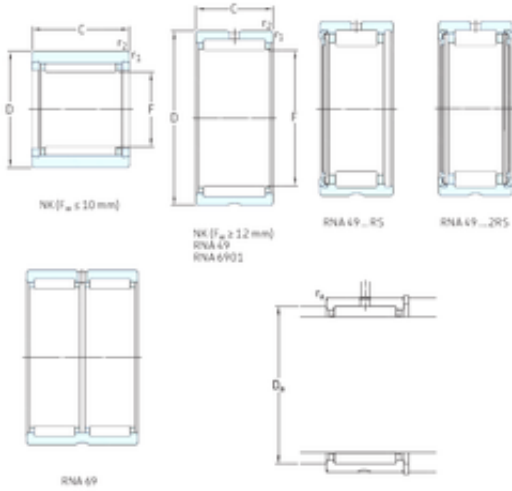

CAR Bearing manufacturing Co.,Ltd

SKF RNA4826 needle roller bearings

Bearing No. RNA4826

Size	145x165x35 mm
Bore Diameter	145 mm
Outer Diameter	165 mm
Width	35 mm
Fw	145 mm
D	165 mm
C	35 mm
Weight	0,99 Kg
Basic dynamic load rating (C)	119 kN
Basic static load rating (C0)	325 kN
Fatigue load limit (Pu)	36,5
Reference speed	2800 r/min

RNA4826 Bearing 2D drawings and 3D CAD models