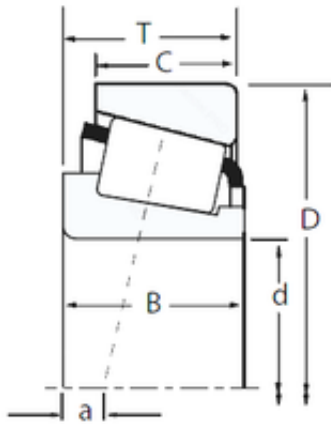

## Timken 47686/47621 tapered roller bearings

Bearing No. 47686/47621

Size	82.55x139.992x36.512 mm
Bore Diameter	82,55 mm
Outer Diameter	139,992 mm
Width	36,512 mm
d	82,55 mm
D	139,992 mm
T	36,512 mm
B	33,338 mm
C	29,37 mm
R	3,5 mm
r	3,3 mm