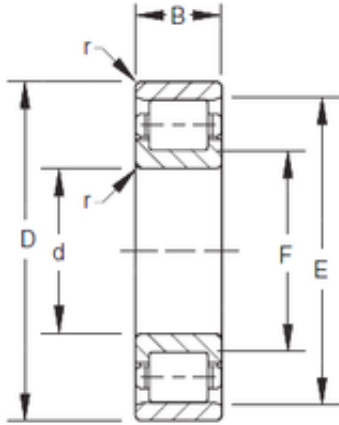

RJ
RIJ

Timken 160RJ03 cylindrical roller bearings

Bearing No. 160RJ03

Bore Diameter	160 mm
Outer Diameter	306 mm
d	160 mm
F	194 mm
D	340 mm
E	306 mm
B	68 mm
C	68 mm
r max	3 mm

160RJ03 Bearing 2D drawings and 3D CAD models