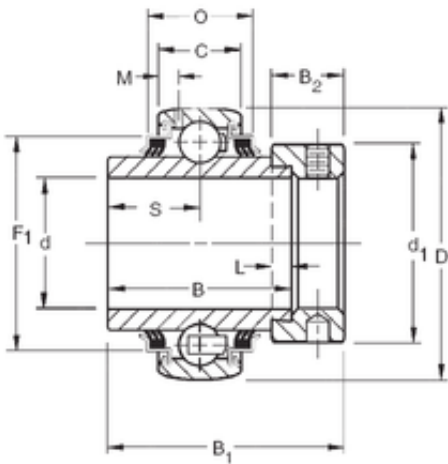

CAR Bearing manufacturing Co.,Ltd

Timken G1105KPPB2 deep groove ball bearings

Bearing No. G1105KPPB2

Size	33.3375x72x37.7 mm
Bore Diameter	33,3375 mm
Outer Diameter	72 mm
Width	37,7 mm
d	33,3375 mm
D	72 mm
B	37,7 mm
C	19 mm
O	25,4 mm
d1	54 mm
B1	51,2 mm
B2	17,1 mm
L	3,9 mm
M	3,68 mm
S	18,85 mm
F1	60,35 mm
Weight	0,603 Kg
Basic dynamic load rating (C)	28,5 kN

G1105KPPB2 Bearing 2D drawings and 3D CAD models