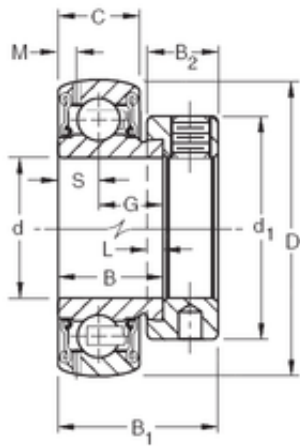

CAR Bearing manufacturing Co.,Ltd

Timken GRA109RRB deep groove ball bearings

Bearing No. GRA109RRB

Size	39.6875x80x30.18 mm
Bore Diameter	39,6875 mm
Outer Diameter	80 mm
Width	30,18 mm
d	39,6875 mm
D	80 mm
B	30,18 mm
C	22 mm
d1	60,3 mm
B1	43,7 mm
B2	18,3 mm
G	19,18 mm
L	4,8 mm
M	4,17 mm
S	11 mm
Weight	0,649 Kg
Basic dynamic load rating (C)	36 kN

GRA109RRB Bearing 2D drawings and 3D CAD models