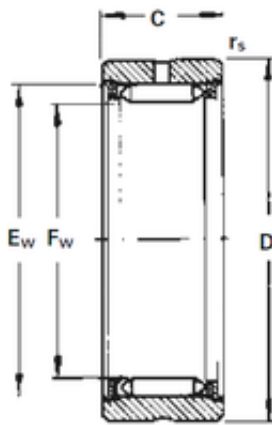

CAR Bearing manufacturing Co.,Ltd

Timken RNA3105 needle roller bearings

Bearing No. RNA3105

RNA3105 Bearing 2D drawings and 3D CAD models

Size	124.5x131.5x45 mm
Bore Diameter	124,5 mm
Outer Diameter	131,5 mm
Width	45 mm
F _w	124,5 mm
D	150 mm
E _w	131,5 mm
C	45 mm
r	1,35 mm
Weight	1,762 Kg
Basic dynamic load rating (C)	203 kN
Basic static load rating (C ₀)	550 kN
(Grease) Lubrication Speed	2000 r/min