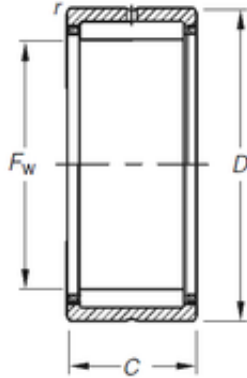

CAR Bearing manufacturing Co.,Ltd

Timken NK14/16 needle roller bearings

Bearing No. NK14/16

Size	14x22x16 mm
Bore Diameter	14 mm
Outer Diameter	22 mm
Width	16 mm
d	14 mm
D	22 mm
C	16 mm
r	0,3 mm
Weight	0,023 Kg
Basic dynamic load rating (C)	12,4 kN
Basic static load rating (C0)	14,8 kN
(Grease) Lubrication Speed	24000 r/min

NK14/16 Bearing 2D drawings and 3D CAD models