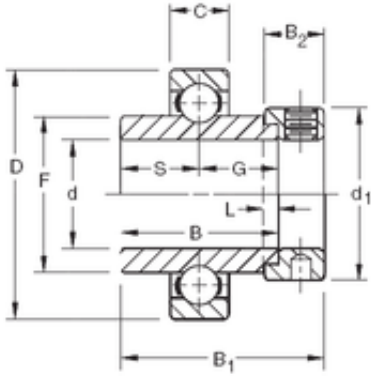

## Timken SM1104K deep groove ball bearings

Bearing No. SM1104K

Size	31.75x72x37.7 mm
Bore Diameter	31.75 mm
Outer Diameter	72 mm
Width	37,7 mm
d	31.75 mm
D	72 mm
B	37,7 mm
C	17 mm
d1	54 mm
B1	51,2 mm
B2	17,46 mm
F	46,13 mm
G	18,85 mm
L	4 mm
S	18,85 mm
Weight	0,621 Kg
Basic dynamic load rating (C)	28,5 kN

SM1104K Bearing 2D drawings and 3D CAD models