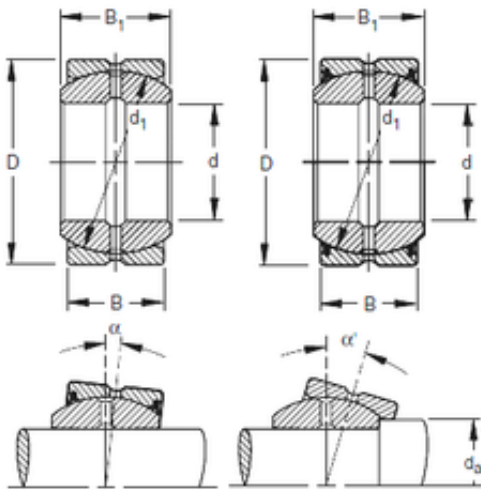

CAR Bearing manufacturing Co.,Ltd

Timken 37SF60 plain bearings

Bearing No. 37SF60

Size	95.25x149.225x71.42 mm
Bore Diameter	95,25 mm
Outer Diameter	149,225 mm
Width	71,42 mm
d	95,25 mm
D	149,225 mm
B1	83,34 mm
C	71,42 mm
d1	136,91 mm

37SF60 Bearing 2D drawings and 3D CAD models