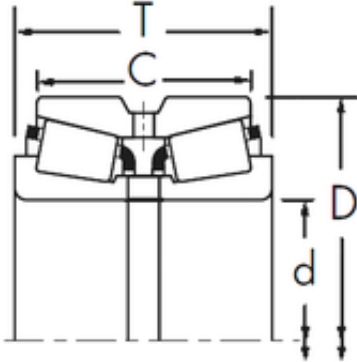

## Timken 2581/2524YD tapered roller bearings

Bearing No. 2581/2524YD

Size	33.338x69.85x66.675 mm
Bore Diameter	33,338 mm
Outer Diameter	69,85 mm
Width	66,675 mm
d	33,338 mm
D	69,85 mm
T	66,675 mm
C	57,15 mm
R	0,8 mm
r	0,8 mm

2581/2524YD Bearing 2D drawings and 3D CAD models