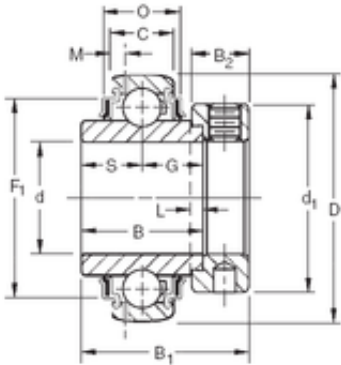

CAR Bearing manufacturing Co.,Ltd

Timken GN200KRRB deep groove ball bearings

Bearing No. GN200KRRB

Size	50.8x120x55.56 mm
Bore Diameter	50,8 mm
Outer Diameter	120 mm
Width	55,56 mm
d	50,8 mm
D	120 mm
B	55,56 mm
C	31 mm
P	37,47 mm
O	101,78 mm
d1	82,6 mm
B1	5,49 mm
B2	22,2 mm
G	27,8 mm
L	4,8 mm
S	27,8 mm
F1	73 mm
Weight	2,132 Kg
Basic dynamic load rating (C)	80 kN

GN200KRRB Bearing 2D drawings and 3D CAD models