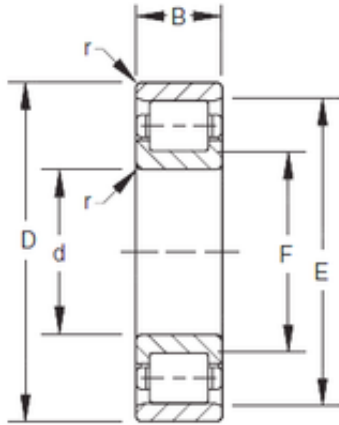

CAR Bearing manufacturing Co.,Ltd

RF
RIF

Timken 260RF03 cylindrical roller bearings

Bearing No. 260RF03

| | |
|----------------|--------|
| Bore Diameter | 260 mm |
| Outer Diameter | 486 mm |
| d | 260 mm |
| F | 314 mm |
| D | 540 mm |
| E | 486 mm |
| B | 102 mm |
| C | 102 mm |
| r max | 5 mm |

260RF03 Bearing 2D drawings and 3D CAD models