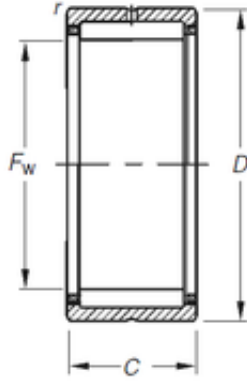

CAR Bearing manufacturing Co.,Ltd

Timken NK21/16 needle roller bearings

Bearing No. NK21/16

| | |
|-------------------------------|-------------|
| Size | 21x29x16 mm |
| Bore Diameter | 21 mm |
| Outer Diameter | 29 mm |
| Width | 16 mm |
| d | 21 mm |
| D | 29 mm |
| C | 16 mm |
| r | 0,3 mm |
| Weight | 0,032 Kg |
| Basic dynamic load rating (C) | 15,3 kN |
| Basic static load rating (C0) | 21,6 kN |
| (Grease) Lubrication Speed | 21000 r/min |

NK21/16 Bearing 2D drawings and 3D CAD models